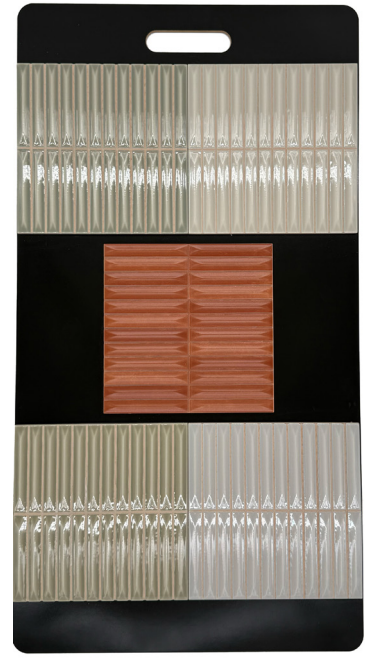

LUXOR 2
(Ceramic)
Sage/Terracotta

SBLUXOR2